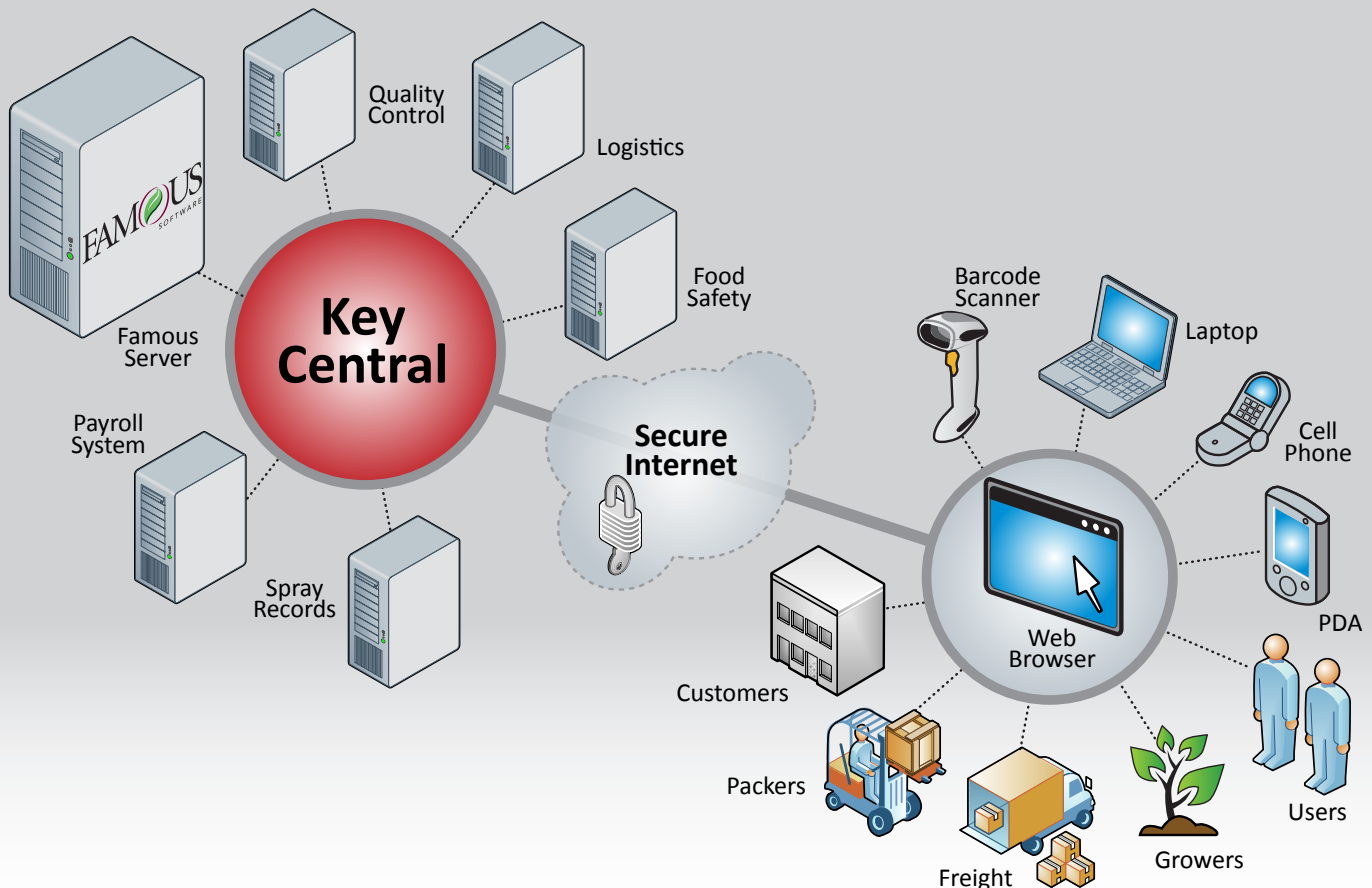

Web Enable Your Famous System Today! With **Key Central**® from Zumasys

Benefit from:

- ▶ Secure access for your growers, customers, suppliers, vendors, packers, shippers.
- ▶ Control what data each user can access with built in security.
- ▶ Input and control new data sets.
- ▶ Provide mobile access of Famous data and new reports with web-enabled phones, PDAs and handheld scanners.
- ▶ Customize modules to your specific needs using a company that understands your industry and Famous!

Key Central® Web Architecture

Increase Productivity with Modules Including:

- ▶ Customer Status
- ▶ Grower Status
- ▶ Freight Coordination & Control
- ▶ Sales Resource Planning
- ▶ Packaging Inventories
- ▶ Logistics Management
- ▶ Commodity Sales Analysis
- ▶ Traceability
- ▶ Cash Flow Projections
- ▶ Promotion Tracking
- ▶ Rejection Tracking
- ▶ Product Specifications
- ▶ Combined Financial Reports
- ▶ Packout and Repack Reporting
- ▶ Inventory from Off-Site Facilities
- ▶ Inbound Shipment Tracking
- ▶ Mobile Shipping List
- ▶ Mobile Inventory
- ▶ Mobile Customer Status
- ▶ Profit Reports
- ▶ White Board info with pricing